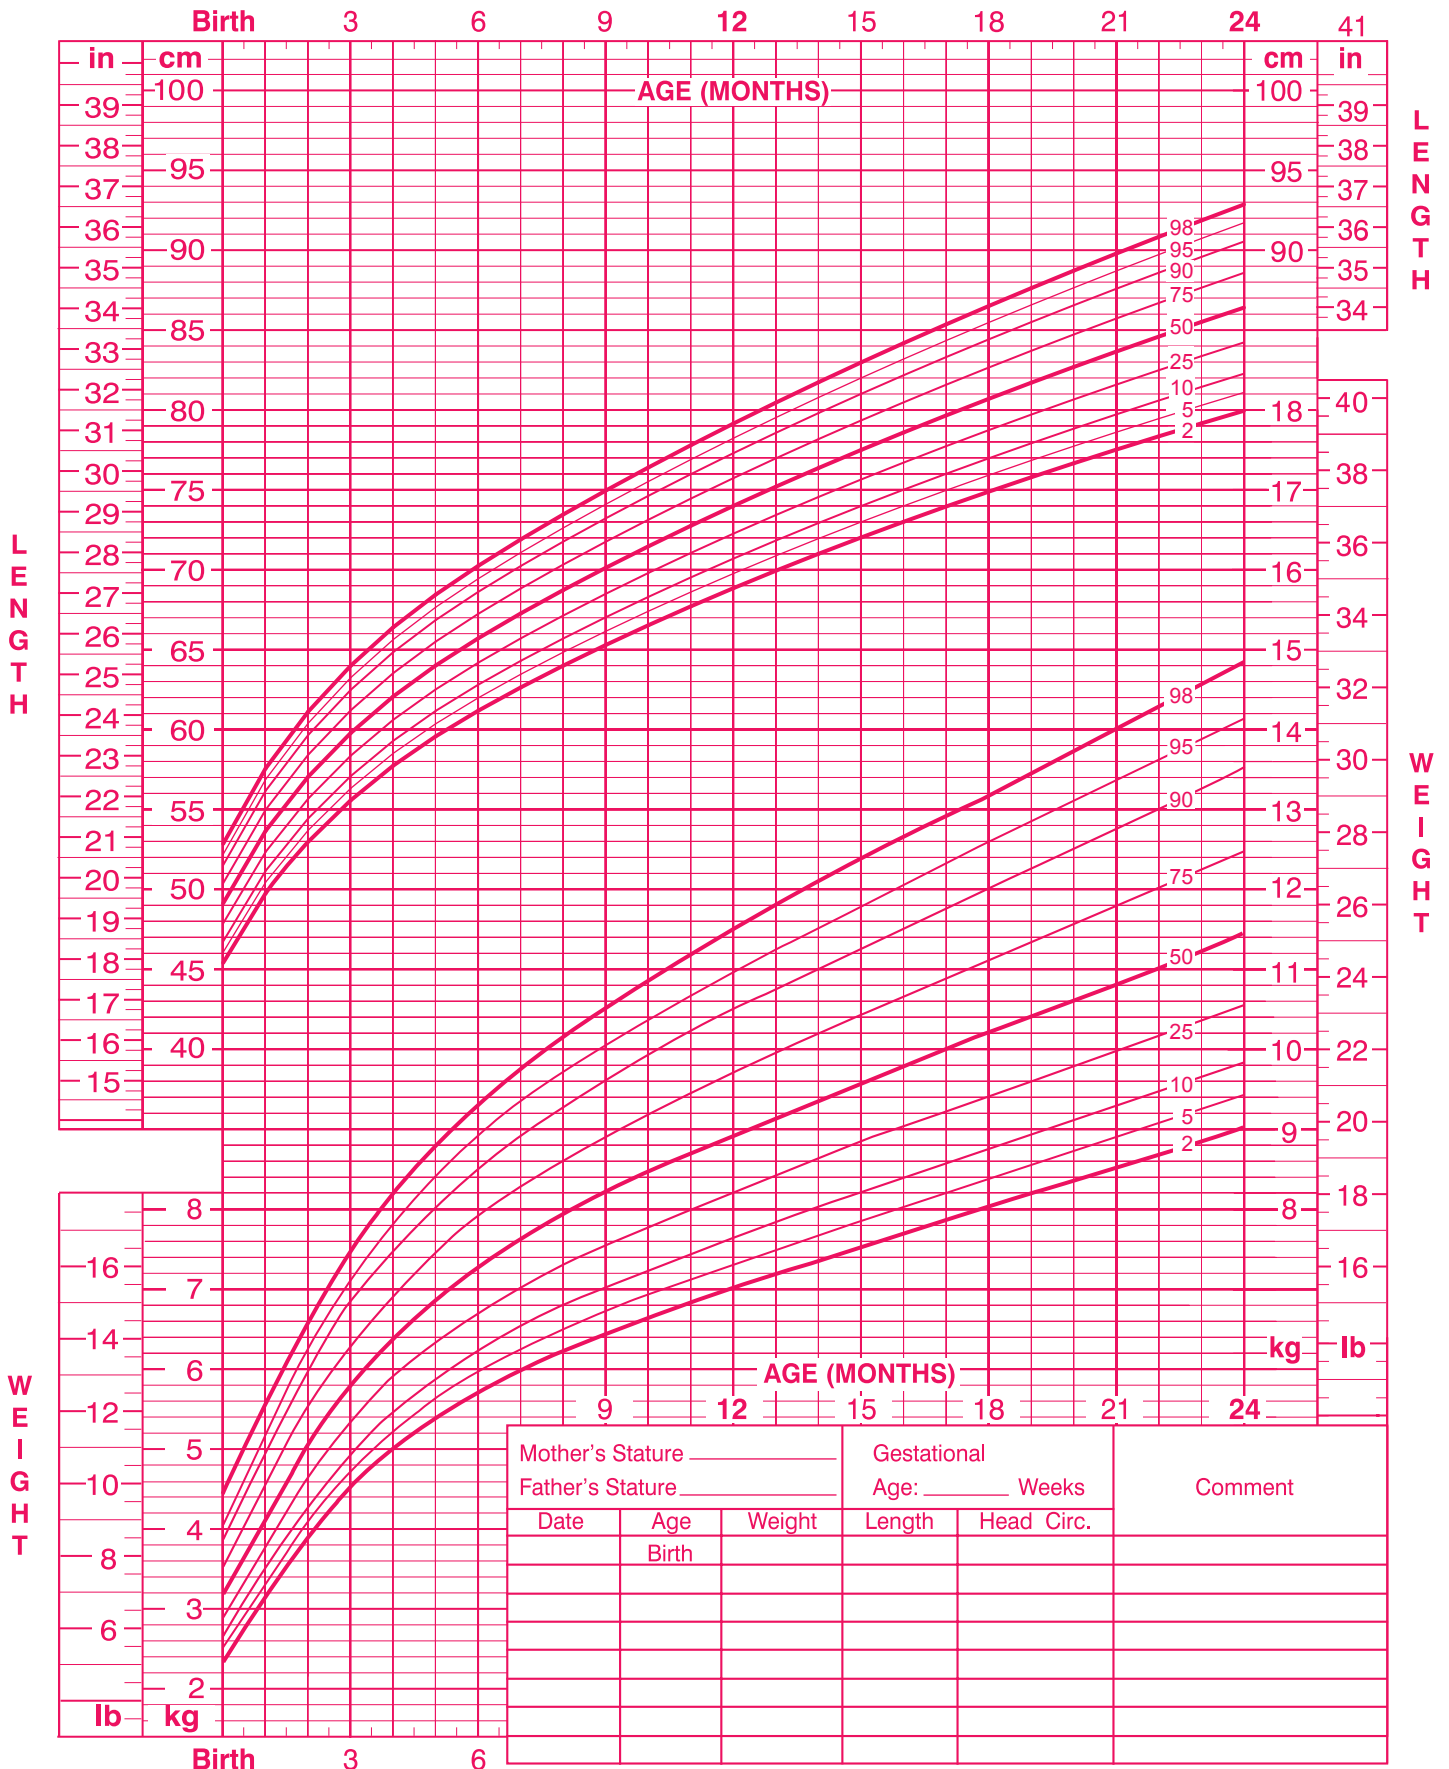

# Birth to 24 months: Girls

## Length-for-age and Weight-for-age percentiles

NAME \_\_\_\_\_

RECORD # \_\_\_\_\_

Published by the Centers for Disease Control and Prevention, November 1, 2009  
 SOURCE: WHO Child Growth Standards (<http://www.who.int/childgrowth/en>)